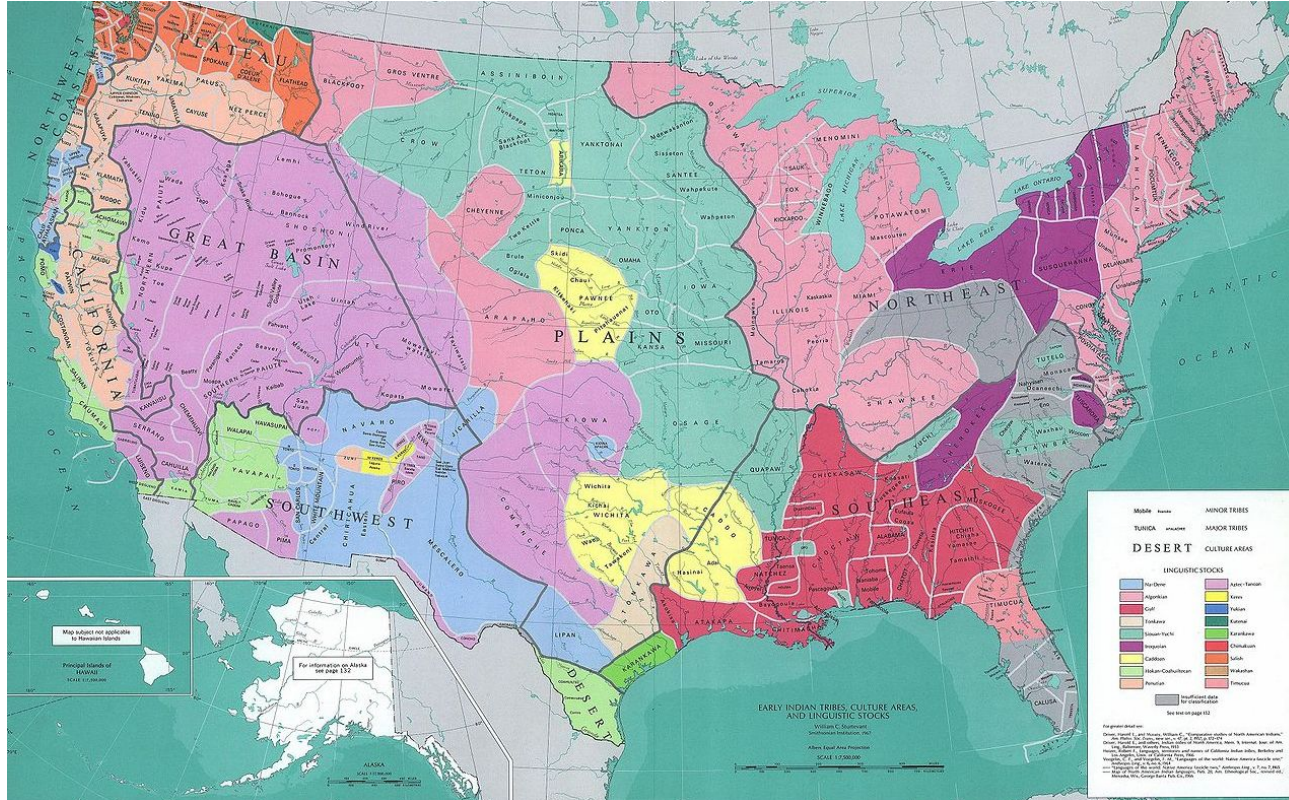

# Map of the Native American Cultures— (1450)

# Map of the Islamic Empire (600-1500 CE)

# Europe Before the Fall of Constantinople- (1450)

# The Bubonic Plague Sweeps through Europe— 1350 CE