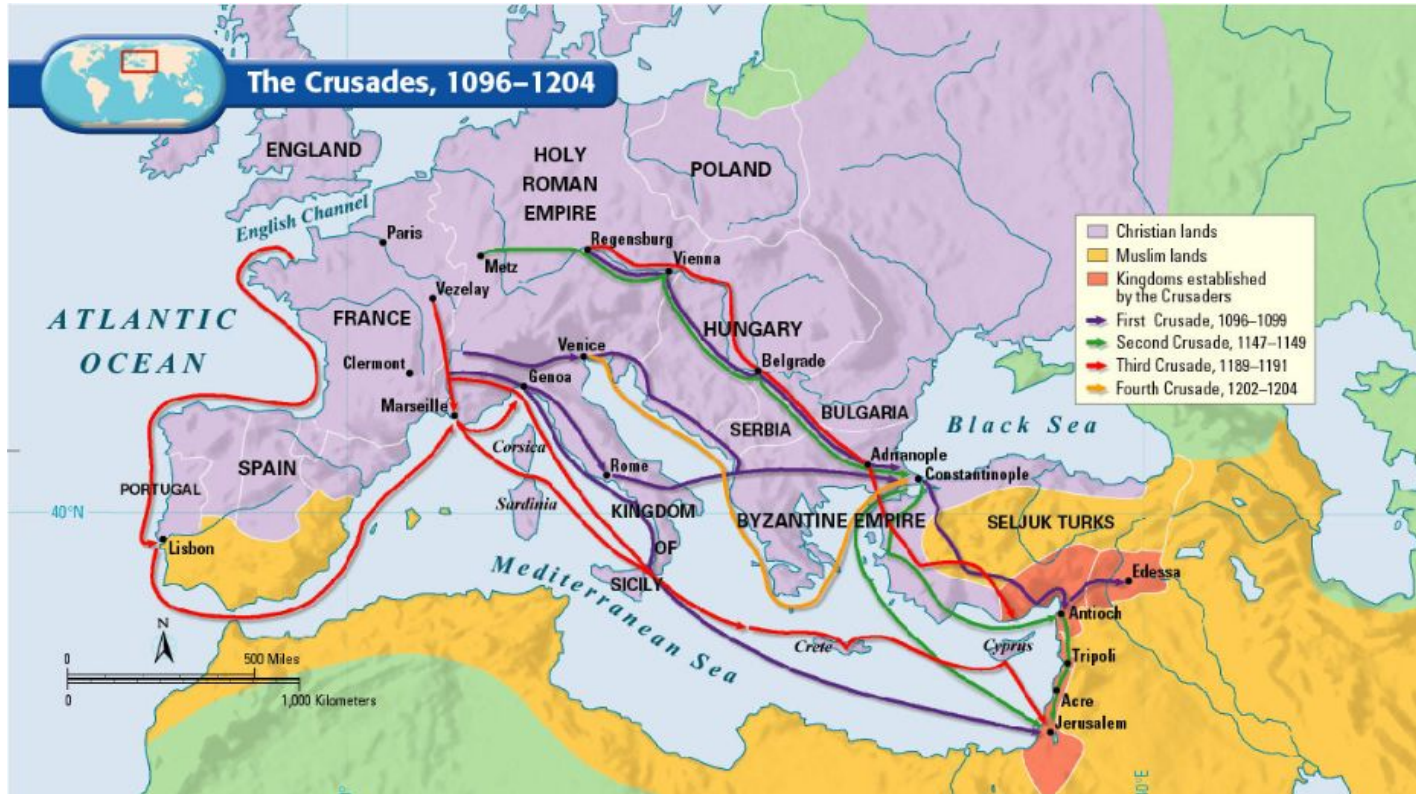

# Map of the Islamic Empire (600-1500 CE)

# Europe Before the Fall of Constantinople- (1450)

# The Bubonic Plague Sweeps through Europe— 1350 CE

# The Crusades 1096-1204 CE